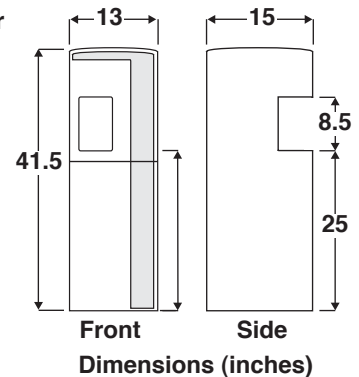

Specifications

Weight: 58 lb.
Dimension: 13"W x 15"D x 42.5"H
Cold tank volume 1 gal
Hot tank volume .5 gal
Cooling Rate: 1.5 gal/hr 37-50 °F
Heating Rate: 1.3 gal/hr 180 °F
Voltage: 115 VAC
Power Required: 600w max